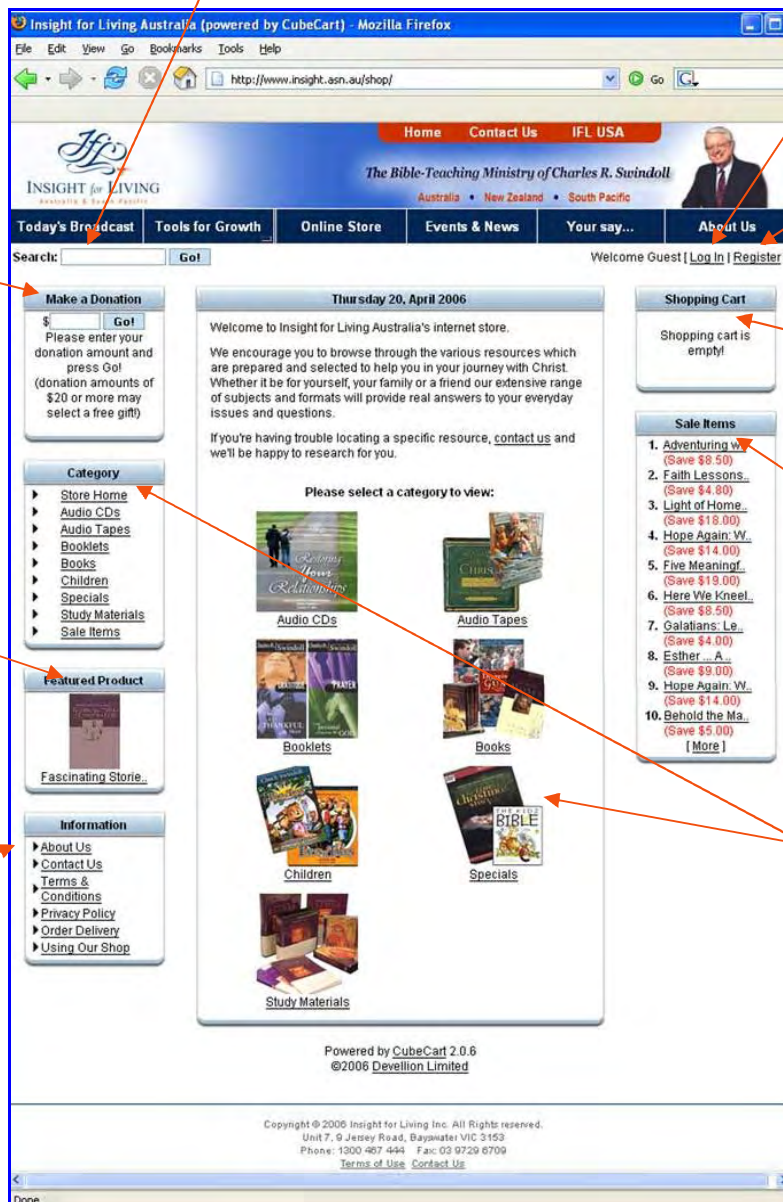

Using our on-line Store: The Store Front

Search by name or title and all products which use those words in the title or description will be displayed. For best results only use a few words

Log in if you intend to purchase or donate to Insight for Living.

You can make your **DONATION** here. Minimum \$10.

For donations over \$20 you can select one of our **FREE GIFT** products with Postage and handling

If you are a **new shopper** you should register before shopping.

Shows the status of **your shopping cart**. Select to view.

Each time you enter the shop, 10 of our current **discounted** items are displayed

Each time you go to our shop you will find a **featured product** for you to review